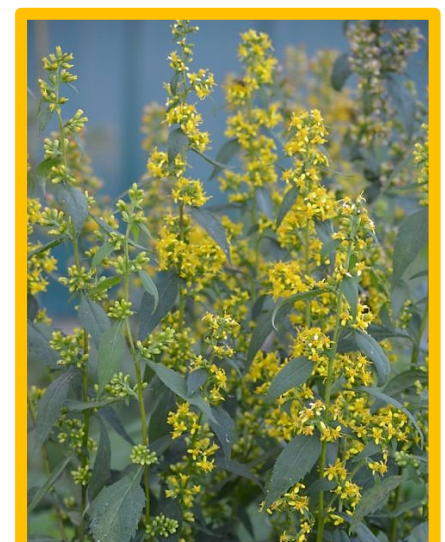

WOODLAND WILDFLOWERS

FULL SHADE

A collection of cuties that don't complain if they're covered.

Virginia wild rye
(*Elymus virginicus*)

Wild strawberry
(*Fragaria virginiana*)

Harebell
(*Campanula rotundifolia*)

Bottlebrush grass
(*Elymus hystrix*)

Columbine
(*Aquilegia canadensis*)

Golden alexanders
(*Zizia aurea*)

Calico aster
(*Symphyotricum lateriflorum*)

Wild geranium
(*Geranium maculatum*)

Zig zag goldenrod
(*Solidago flexicalus*)

Big-leaved aster
(*Eurybia macrophylla*)

Common milkweed
(*Asclepias syriaca*)

Brown fox sedge
(*Carex vulpinoidea*)

Common oak sedge (*Carex pensylvanica*)

Rain garden berm

Rain garden slopes

Rain garden basin