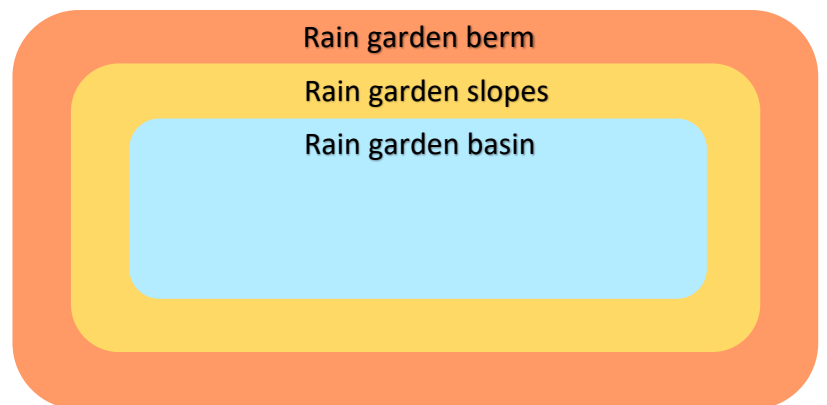

Big-leaved aster
(*Eurybia macrophylla*)

Common milkweed
(*Asclepias syriaca*)

Brown fox sedge
(*Carex vulpinoidea*)

Common oak sedge (*Carex pensylvanica*)

Rain garden berm

Rain garden slopes

Rain garden basin

Prefers drier soils
Prefers wetter soils

Tolerates mid-range conditions

This plan may need to be altered slightly due to the availability of plants from local nurseries.