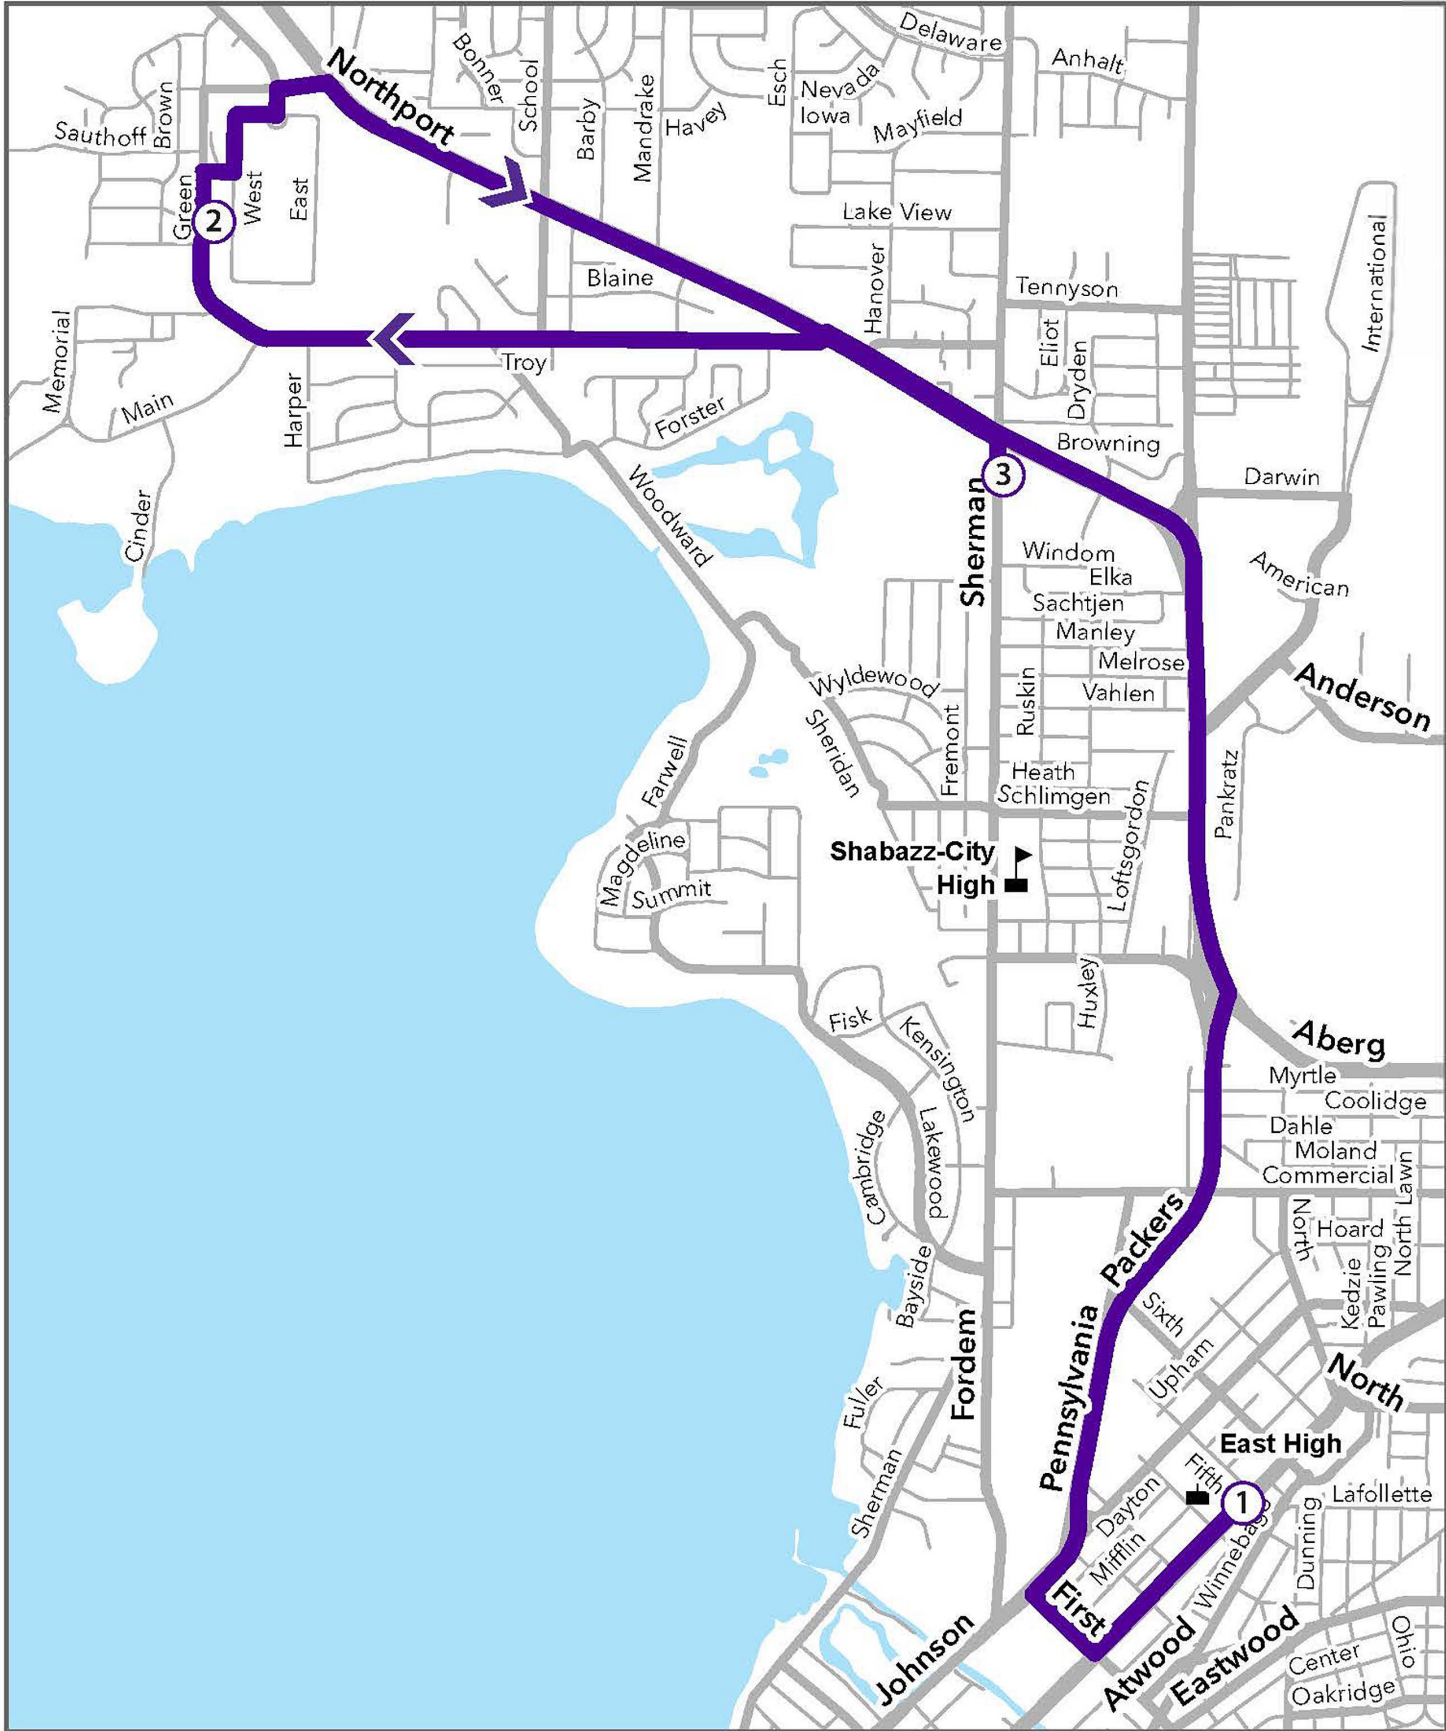

Right Packers-Aberg Ramp

Cross Aberg *Aberg*

To Aberg-Packers Ramp

Merge Packers Ave

Left Commercial Ave

Right North St

Right E Washington Ave

7:54 AM Arrive E Washington @ East High [E100]

605 - Northport

Legend

- School
- Route

605 PM – Northport

3:49 PM From: EAST HIGH

To : 605 Northport

Right N First St

Right E Johnson St

Left/To Pennsylvania Ave

To Packers Ave

Right Packers-Aberg Ramp

Cross Aberg

To Aberg-Packers Ramp

Merge Packers Ave

Left Northport Dr

Left Troy Dr

*Kennedy , School , Barby , Goodland
Troy , Warner Park*

4:17 PM Right N Sherman Ave

Northport