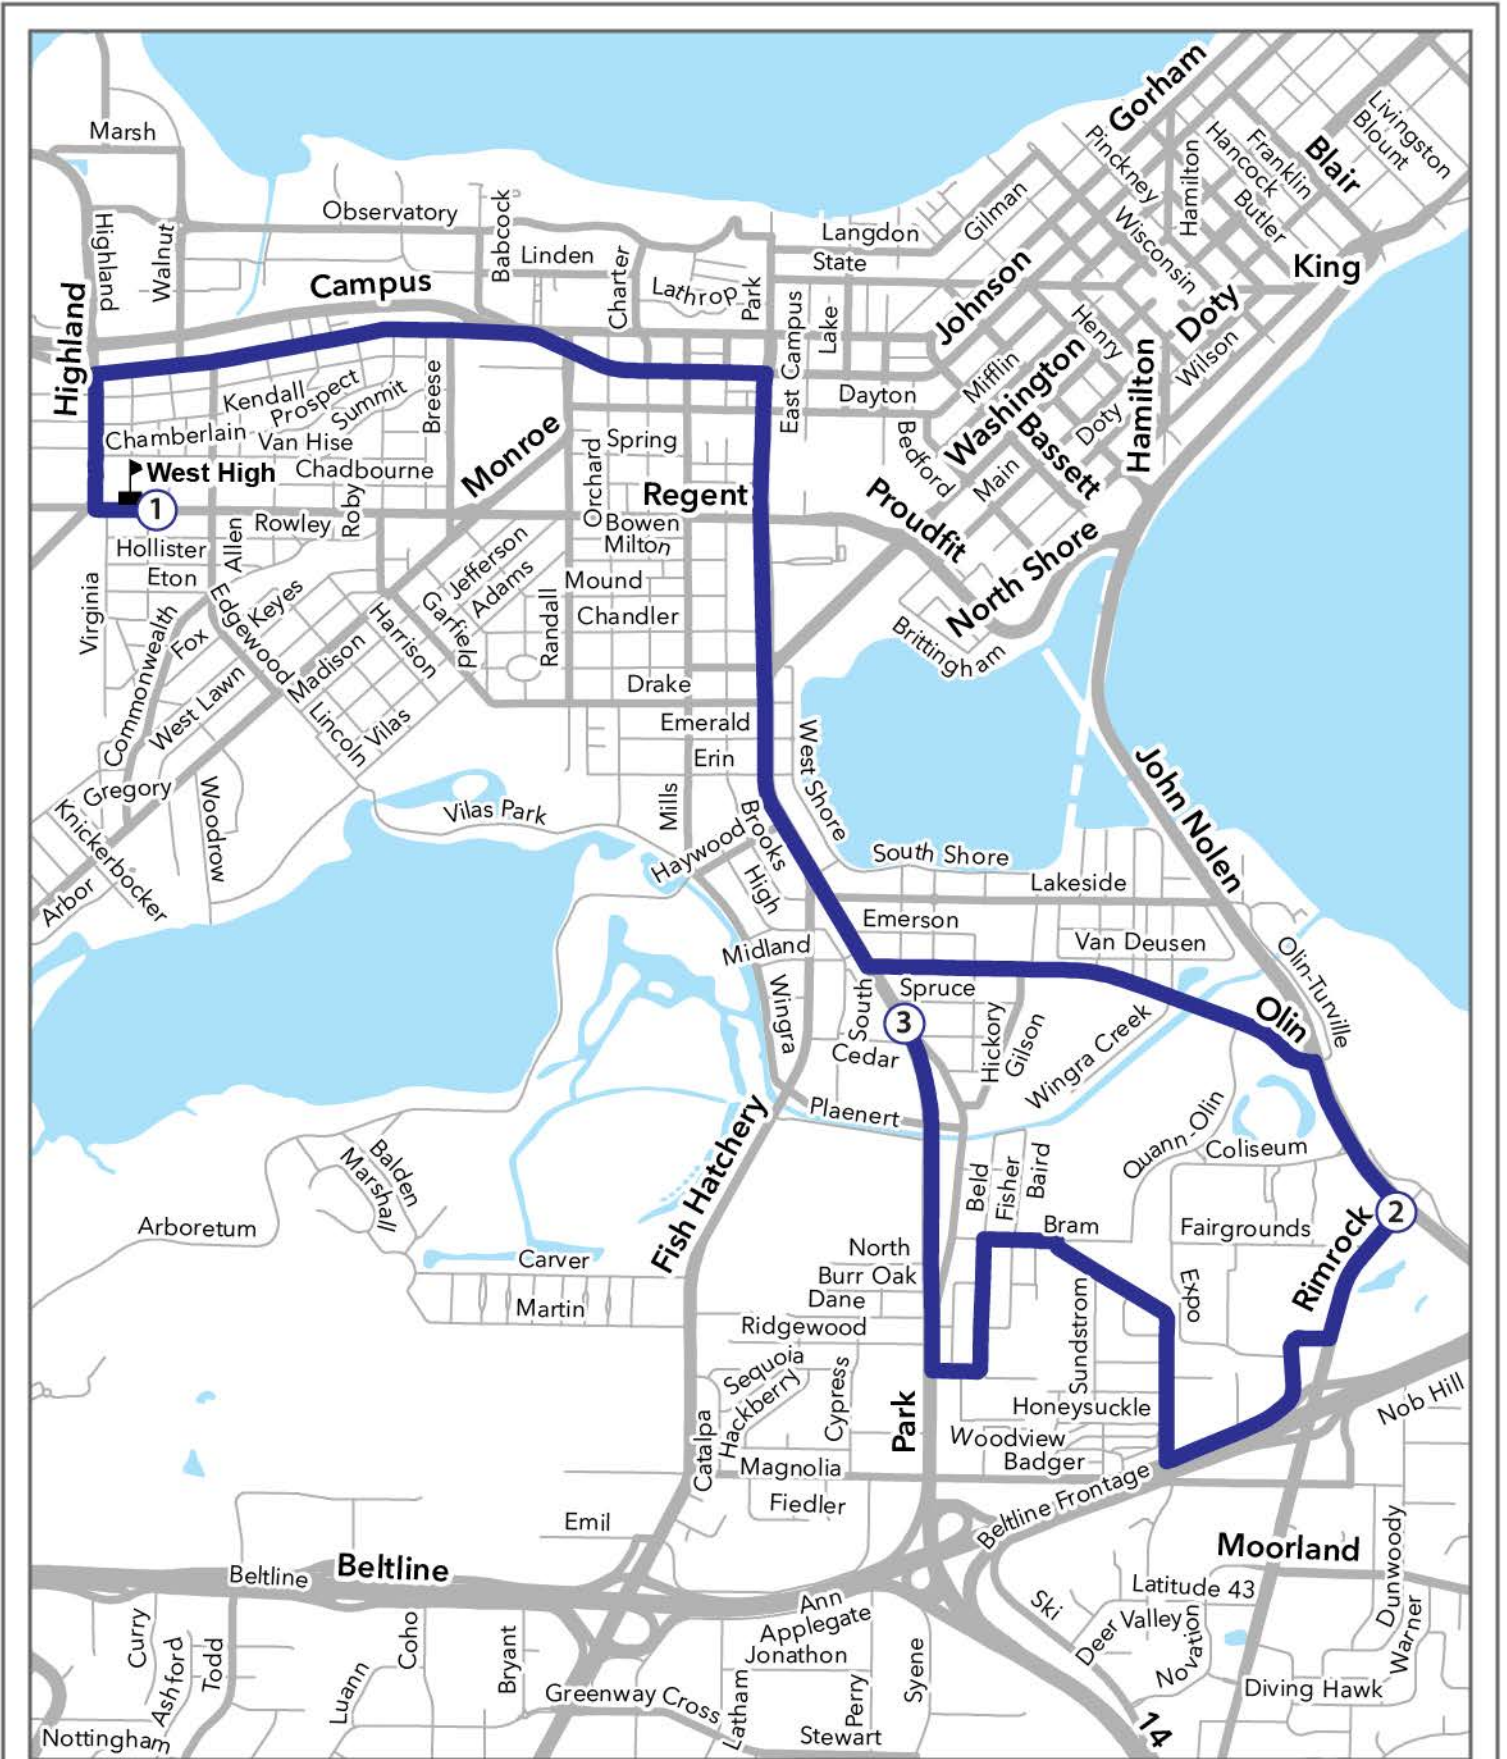

Left Koster St

Ardmore , Bram

Left Bram St

Left Fisher St

Bram , Dane

Right Buick St

Taft [S]

7:40 AM Right S Park St

*Burr Oak , Crosswalk , Wingra , Cedar ,
W Olin , Fish Hatchery , Erin , W
Washington , Meriter*

Left Regent St

7:50 AM Arrive Regent @ West High - W299

638 - Olin

Legend

School

Route

638 PM – Olin

Meriter, W Washington , Erin , Fish Hatchery

Left W Olin Ave

S Park , Hickory , Gilson , Lake , Colby , Quann

4:04 PM Right Rimrock Rd

John Nolen

Right E Rusk

Rimrock , N Rusk

Right N Rusk Ave

Nygaard

Left Koster St

Ardmore , Bram

Left Bram St

Left Fisher St

Bram , Dane

Right Buick St

Taft [S]