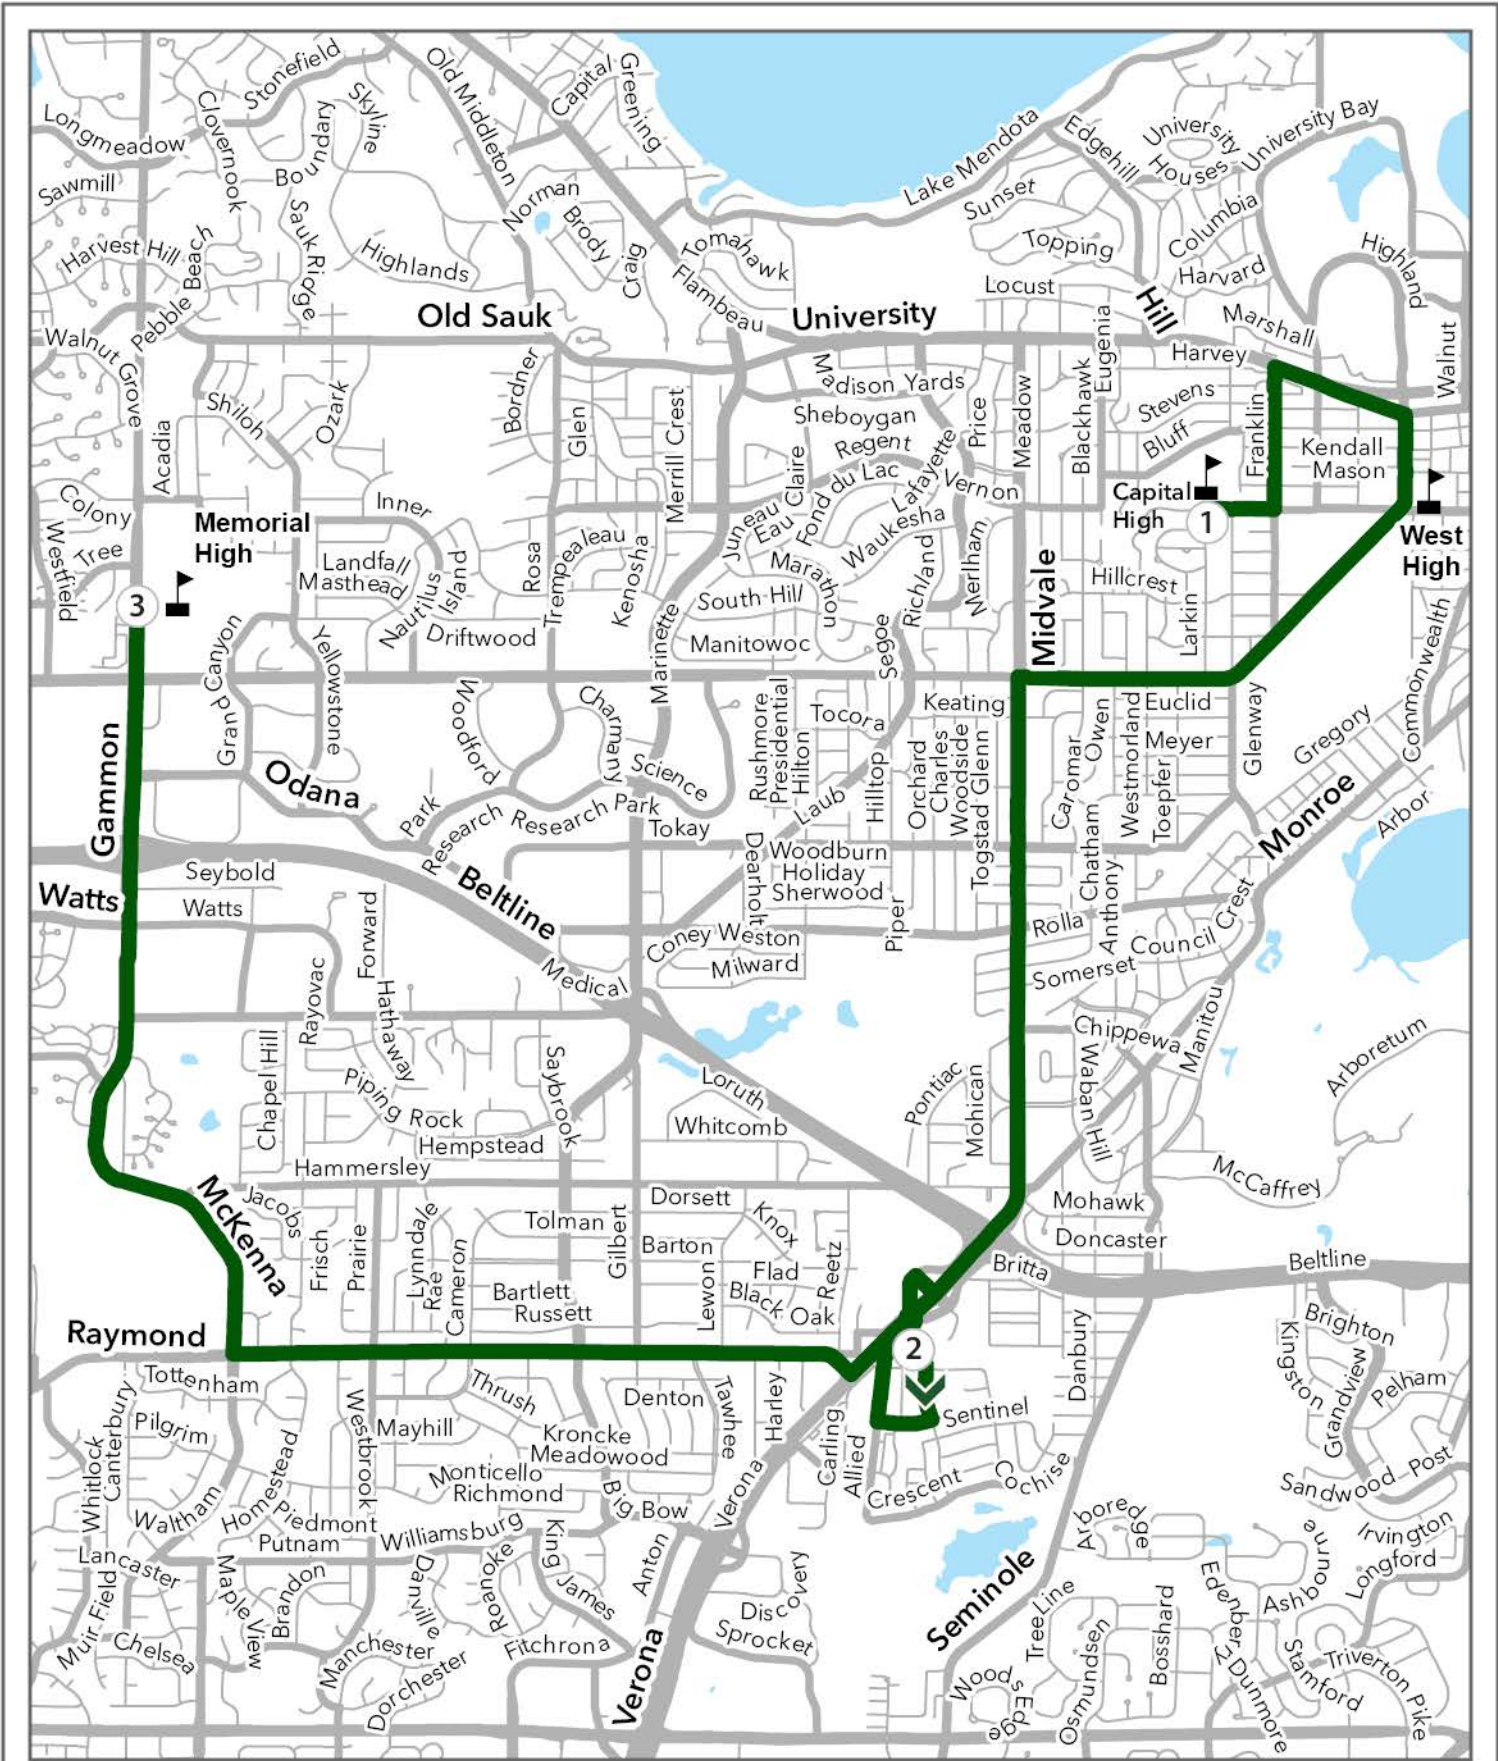

Right Ush 151

Verona E , Thurston , Jenewein

Jenewein [S] , Thurston [S]

Red Arrow [S], Atticus

Highway Ramp

8:32 AM To S Midvale Blvd

Right Mineral Point

Left/ To Speedway

Nakoma , Odana , Tokay

8:42 AM Left Highland

Regent

8:44 AM Left Ramp To/ University Ave

University Bay

Left Franklin

Right Regent

8:48 AM Arrive Capital High

642 - Capital - Memorial

Legend

School

Route

642 PM – Memorial H.S.

**2:25 PM From : CAPITAL HIGH
To : 642 MEMORIAL HIGH**

Via Regent
Left Franklin
Right University *Univeristy Bay*
Right Highland
Right/To SPEEDWAY *Highland*
Right MINERAL POINT
Left S MIDVALE *Tokay, Odana, Nakoma*
To Verona Rd *Highway Ramp*
Right SUMMIT
Left Verona Road Frontage *Summit*
2Nd Right At Traffic Circle
Continue Verona Rd Frontage

2:42 PM Left Red Arrow *Verona E, Thurston, Jenewein*

Right Jenewein
Right Allied *Jenewein, Thurston*
To Verona Frontage *Red Arrow*
To Traffic Circle, 2Nd Right
Continue Verona Frontage *Summit*
Right Summit
Right Verona Us 18/151